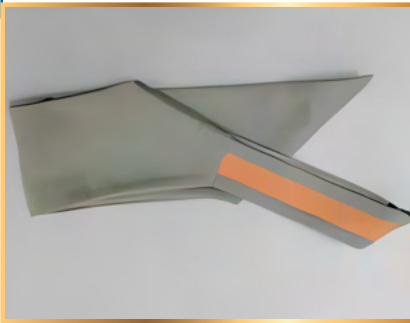

PhD ROBE

Long pointed sleeves robe in cardinal red P/C with a cuff caught up with faculty colour cord and button. Collar & 5" facings in ultra-marine blue P/C, 2 faculty devices on each facing.

PhD HEADWEAR

DIPLOMA, BACHELOR, HONOURS, MASTERS

ROBE

M.A. Oxford style robe in black.

HEADWEAR

Black Mortarboard with Faculty colour Tassel

HOODS

DIPLOMA - HUMANITIES & SOC.SCIE

DIPLOMA - COM/ADMIN/LAW