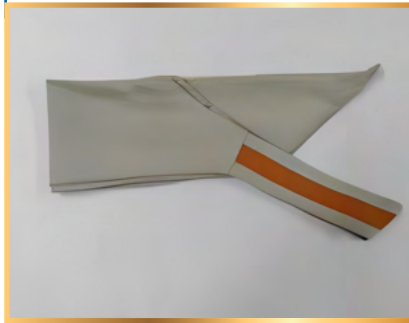

PhD ROBE

Long pointed sleeves robe in cardinal red P/C with a cuff caught up with faculty colour cord and button. Collar & 5" facings in ultra-marine blue P/C, 2 faculty devices on each facing.

PhD HEADWEAR

DIPLOMA, BACHELOR, HONOURS, MASTERS

ROBE

M.A. Oxford style robe in black.

HEADWEAR

Black Mortarboard with Faculty colour Tassel

HOODS

DIPLOMA - HUMANITIES & SOC.SCIE

DIPLOMA - COM/ADMIN/LAW