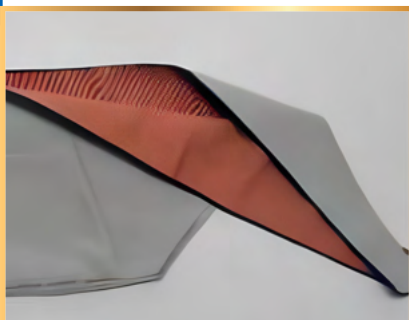

BA(SW) - HUMANITIES & SOC.SCIE