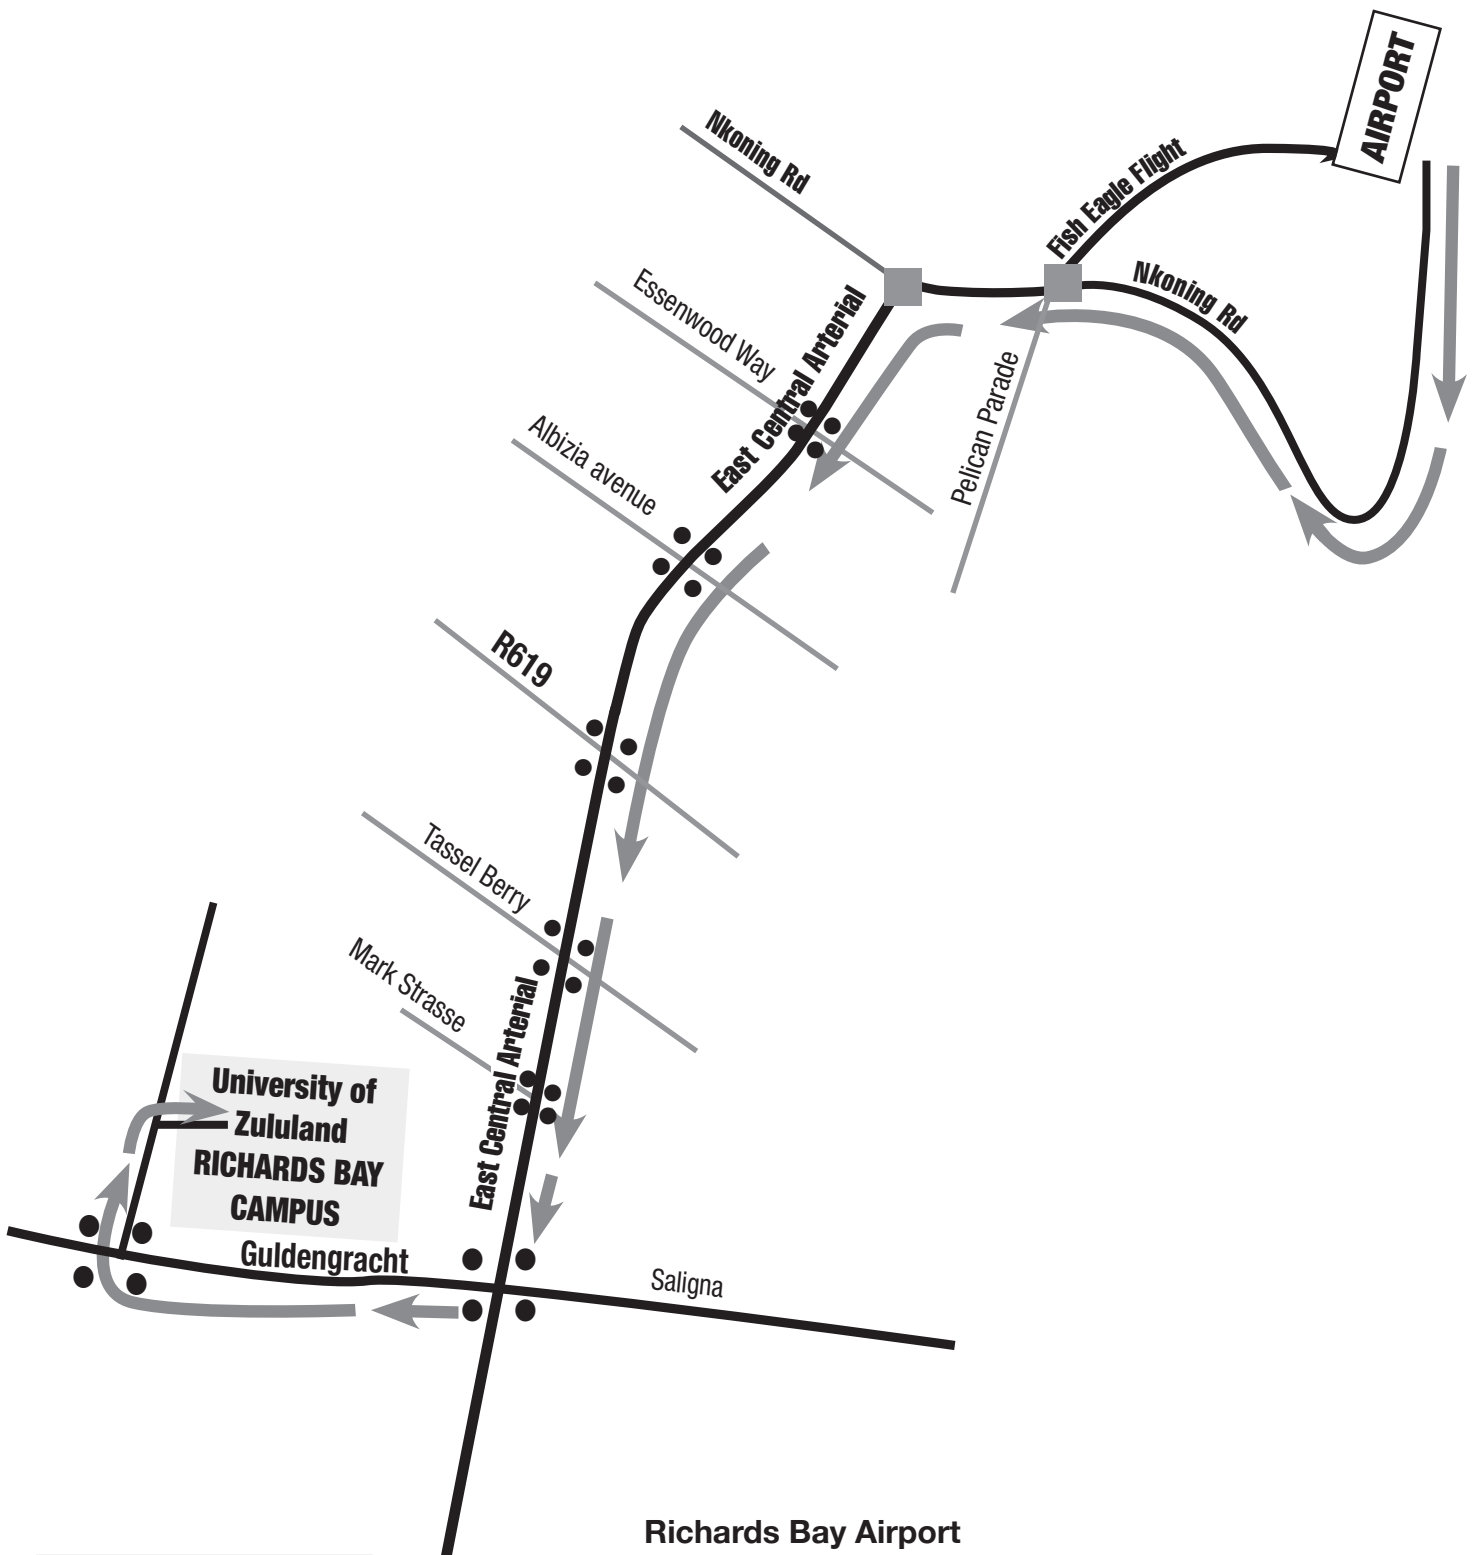

# Directions from Richards Bay Airport to the University of Zululand, Richards Bay Campus

## Richards Bay Airport

1. Head southwest on Nkoninga Rd - 3.1 km
2. Turn left onto East Central Arterial - 3.3 km
3. Turn right into Guldengracht - 600 meters
4. Turn right at the 1st robot - 100 meters
5. Turn right into University grounds