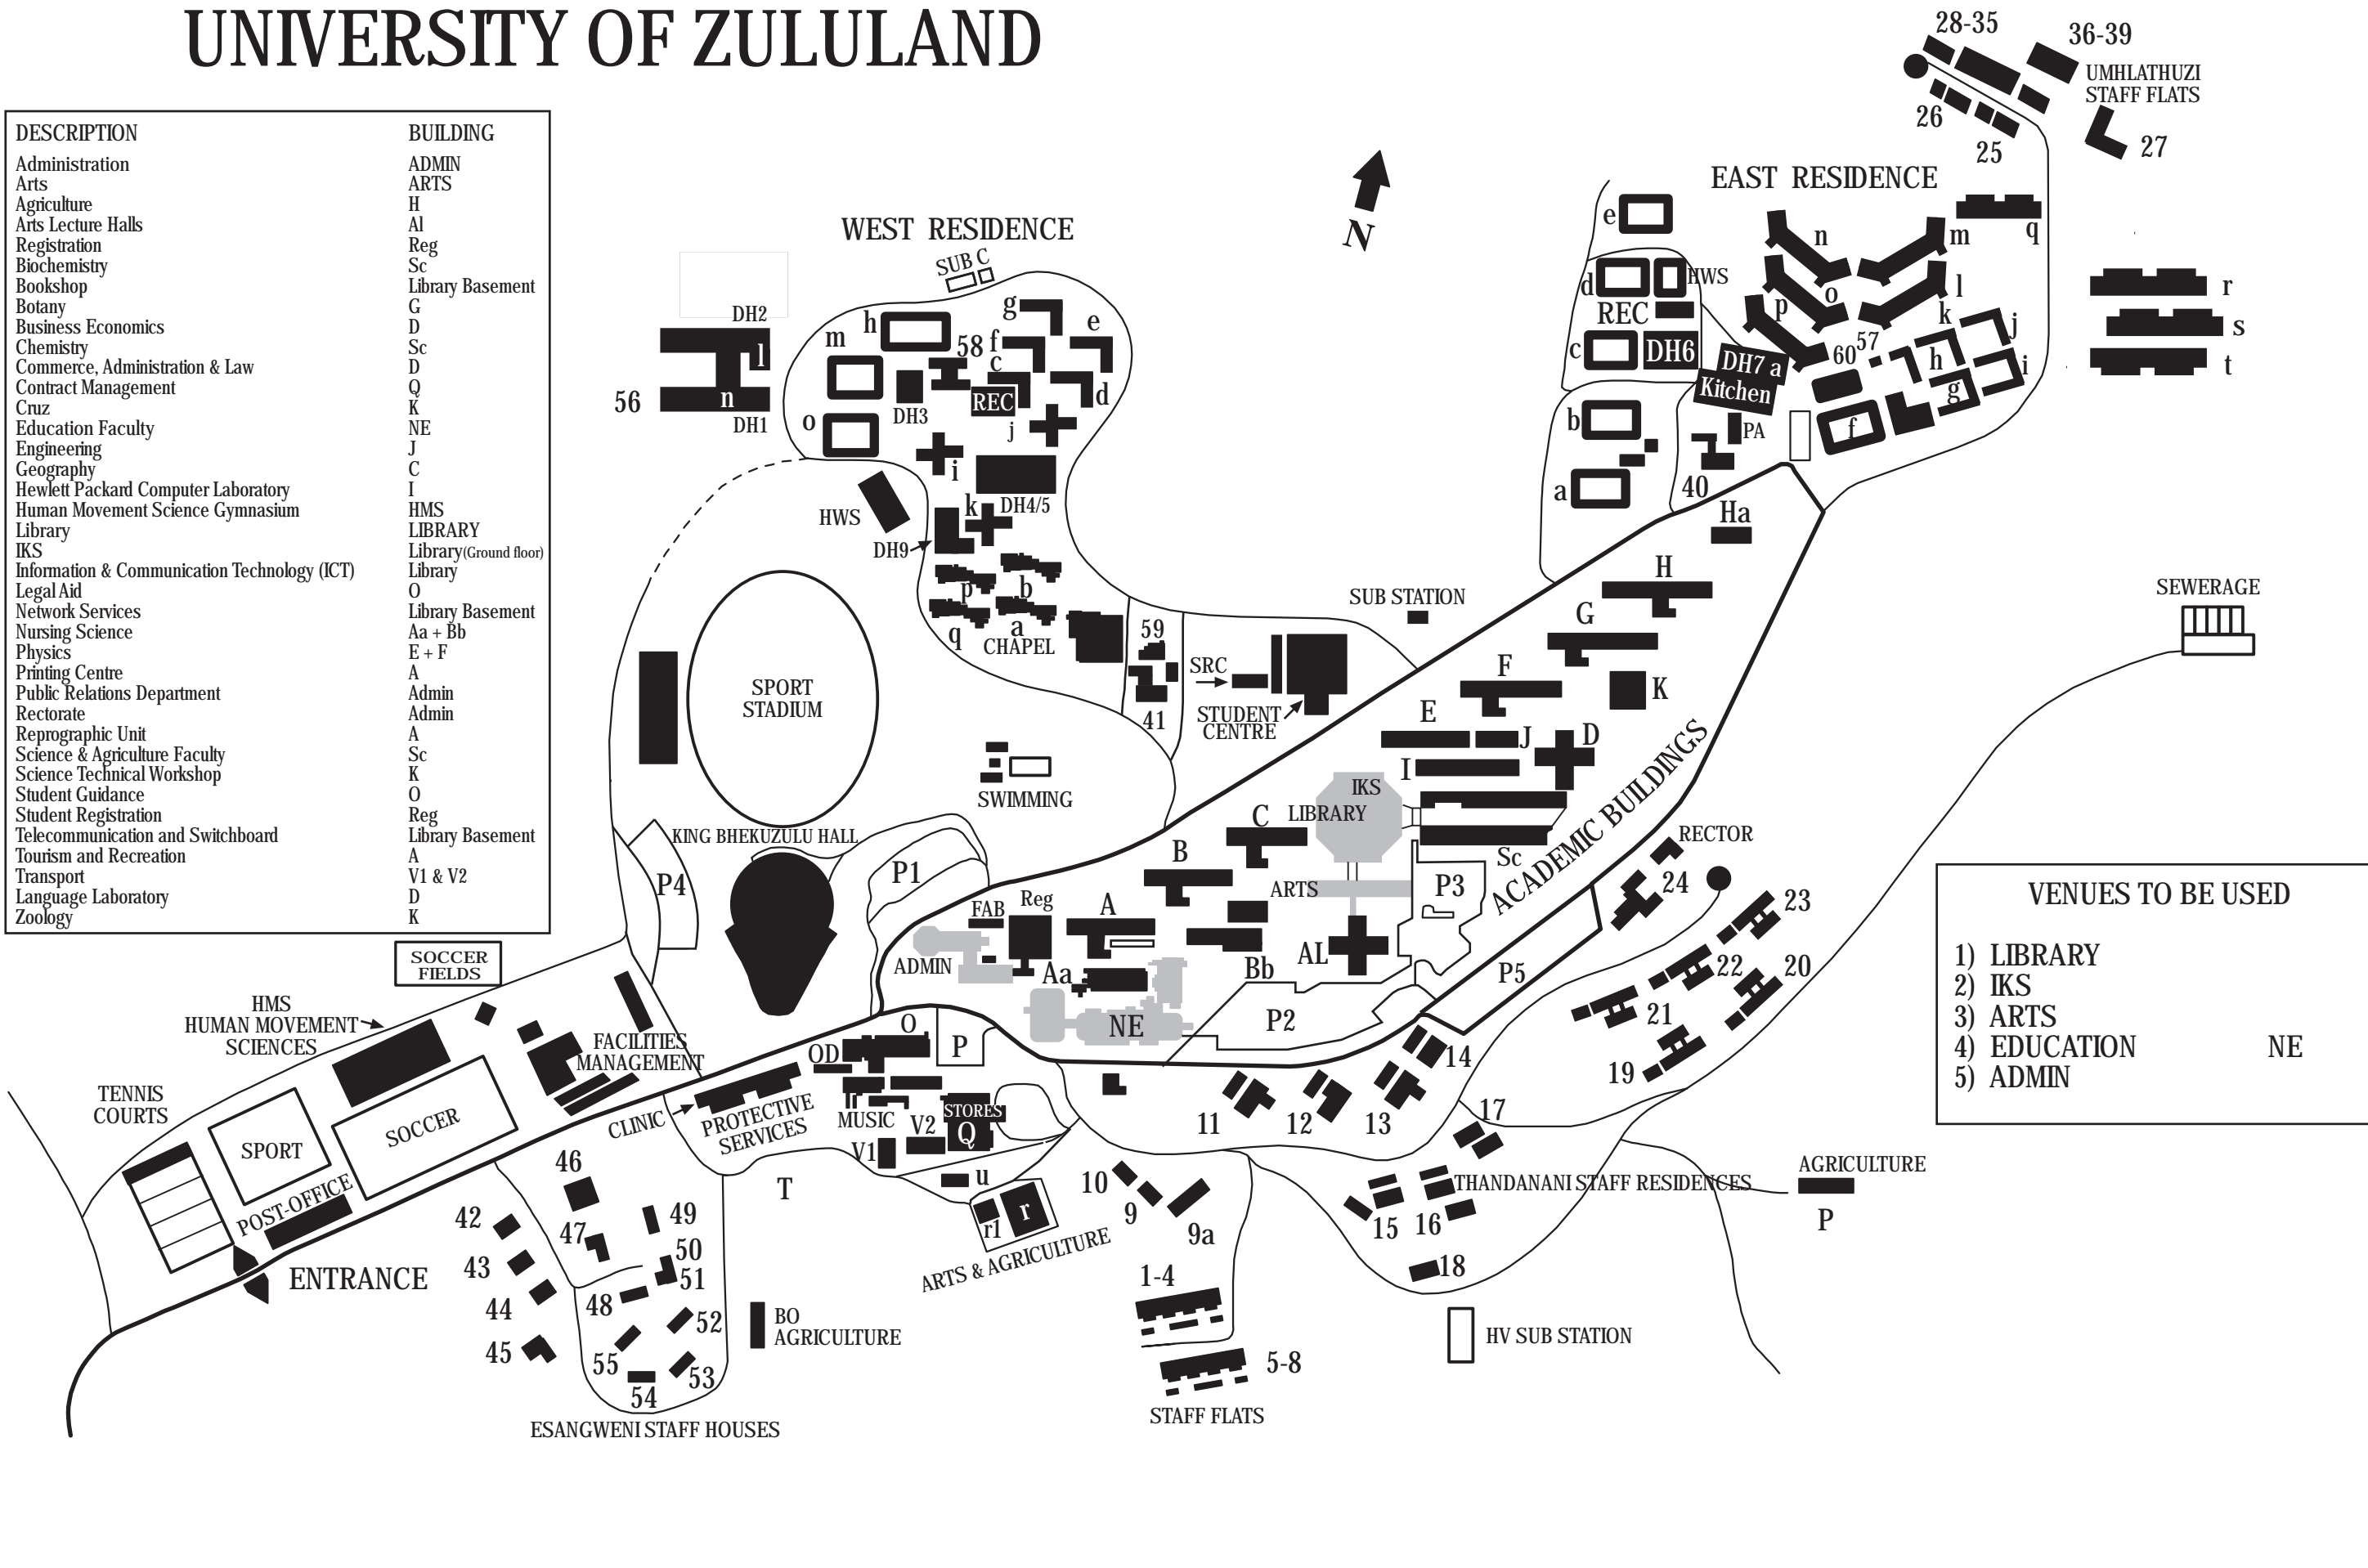

UNIVERSITY OF ZULULAND

DESCRIPTION	BUILDING
Administration	ADMIN
Arts	ARTS
Agriculture	H
Arts Lecture Halls	Al
Registration	Reg
Biochemistry	Sc
Bookshop	Library Basement
Botany	G
Business Economics	D
Chemistry	Sc
Commerce, Administration & Law	D
Contract Management	Q
Cruz	K
Education Faculty	NE
Engineering	J
Geography	C
Hewlett Packard Computer Laboratory	I
Human Movement Science Gymnasium	HMS
Library	LIBRARY
IKS	Library(Ground floor)
Information & Communication Technology (ICT)	Library
Legal Aid	O
Network Services	Library Basement
Nursing Science	Aa + Bb
Physics	E + F
Printing Centre	A
Public Relations Department	Admin
Rectorate	Admin
Reprographic Unit	A
Science & Agriculture Faculty	Sc
Science Technical Workshop	K
Student Guidance	O
Student Registration	Reg
Telecommunication and Switchboard	Library Basement
Tourism and Recreation	A
Transport	V1 & V2
Language Laboratory	D
Zoology	K